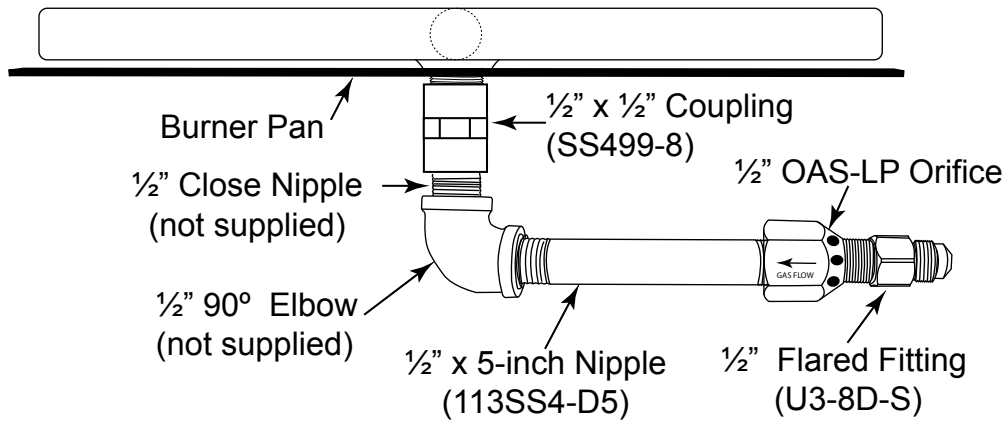

Fig. 3 Optional LP conversion illustration shows a 90° elbow and close nipple (not supplied).

FOR TECHNICAL SERVICE, CALL: (800) 966-8126

AMD Direct. Inc.,
17322 Gothard St.
Huntington Beach, CA 92647