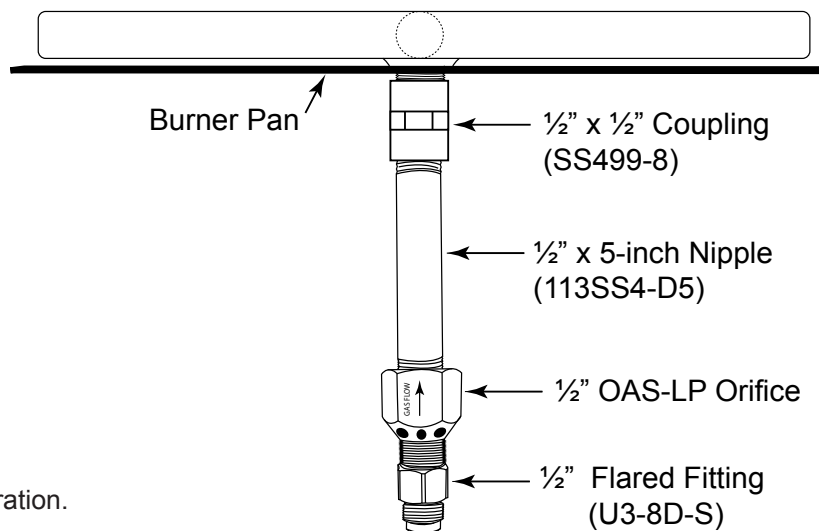

Table 1 LP conversion chart

Use the chart above to ensure the correct kit has been ordered. It is imperative that the conversion kit being used has the same Btu rating as the product rating plate. Using the incorrect conversion kit will void the warranty and nullify any product listing certified by Firegear Outdoors.

When converting Natural gas burners to Propane (LP) gas, the main burner orifice must be kept a minimum of 6-inches away from the burner connection (nipple) to prevent any back pressure at the LP orifice. See Fig.1 below for details.

Note: It is acceptable to install a 90° elbow, if necessary, to run the gas line the opposite direction (see Fig 2 or 3). A 90° elbow or close nipple are not provided with the kit.

All NPT pipe threads must be sealed with approved gas Teflon tape or pipe compound. Check for any gas leaks before presuming normal operation after conversion is complete.

CAUTION: Ensure there is ventilation under the burner to provide fresh air for air shutter/orifice.

Fig. 1 LP conversion illustration.