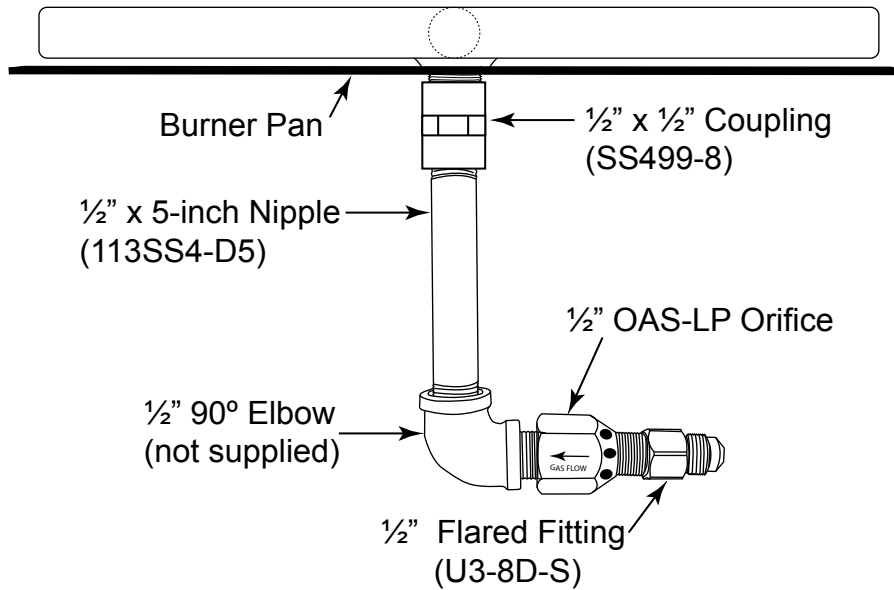

Fig. 2 Optional LP conversion illustration shows a 90° elbow (not supplied).