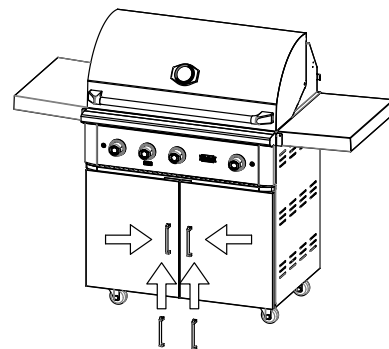

Stainless Steel Cart - Grill **Instructional Guide** Outdoor Cart

WF-CART30-CGG
WF-CART36-CGG
WF-CART42-CGG

30" - 36" - 42"

AFFIX SERIAL NUMBER
LABEL HERE

FOR OUTDOOR USE ONLY

WF-CART30-CGG, WF-CART36-CGG and WF-CART42-CGG

STEP 1

Attach wheels to cart.
Wheels with brakes
in the front.

STEP 2

Attach grill head
to cart.

STEP 3

Attach side shelves.

STEP 4

Attach door
handles.