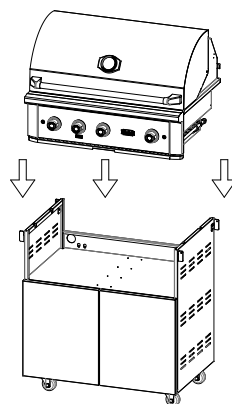

Stainless Steel Cart - Grill **Instructional Guide** Outdoor Cart

WF-CART30-CGG
WF-CART36-CGG
WF-CART42-CGG

30" - 36" - 42"

AFFIX SERIAL NUMBER
LABEL HERE

FOR OUTDOOR USE ONLY

WF-CART30-CGG, WF-CART36-CGG and WF-CART42-CGG

STEP 1

Attach wheels to cart.
Wheels with brakes
in the front.

STEP 2

Attach grill head
to cart.

STEP 3

Attach side shelves.

STEP 4

Attach door
handles.