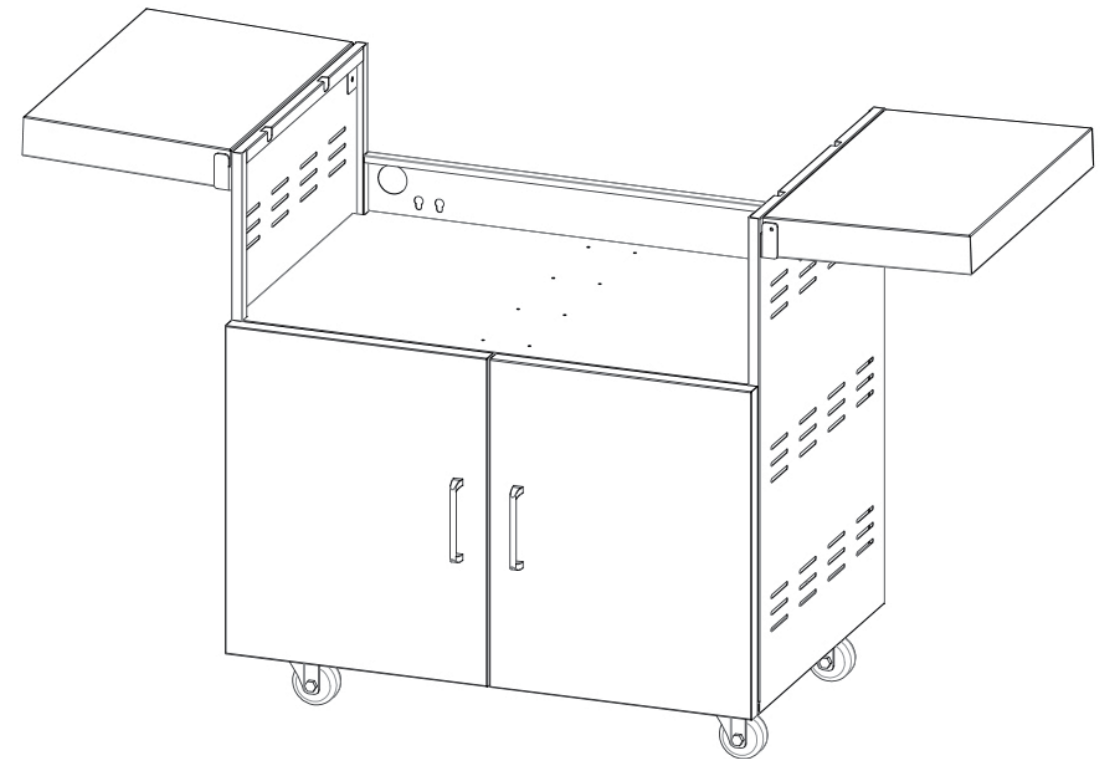

Stainless Steel Cart - Grill **Instructional Guide** Outdoor Cart

WF-CART30-CGG
WF-CART36-CGG
WF-CART42-CGG

30" - 36" - 42"

AFFIX SERIAL NUMBER
LABEL HERE

FOR OUTDOOR USE ONLY

WF-CART30-CGG, WF-CART36-CGG and WF-CART42-CGG