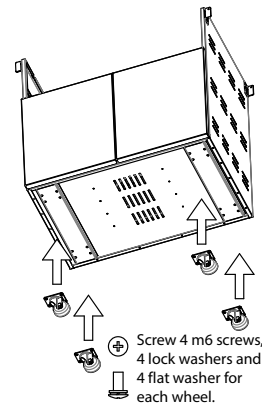

Stainless Steel Cart - Grill **Instructional Guide** Outdoor Cart

WF-CART30-CGG
WF-CART36-CGG
WF-CART42-CGG

30" - 36" - 42"

AFFIX SERIAL NUMBER
LABEL HERE

FOR OUTDOOR USE ONLY

WF-CART30-CGG, WF-CART36-CGG and WF-CART42-CGG

STEP 1

Attach wheels to cart.
Wheels with brakes
in the front.

STEP 2

Attach grill head
to cart.

STEP 3

Attach side shelves.

STEP 4

Attach door
handles.