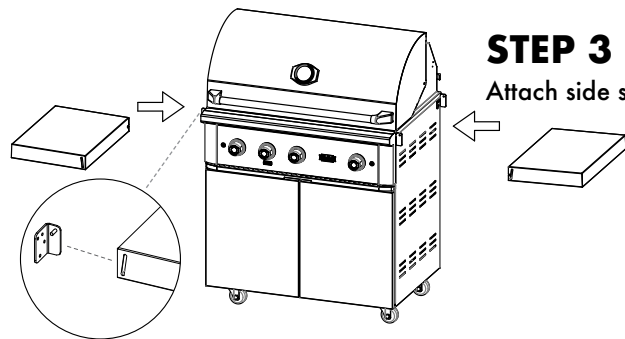

Stainless Steel Cart - Grill **Instructional Guide** Outdoor Cart

WF-CART30-CGG
WF-CART36-CGG
WF-CART42-CGG

30" - 36" - 42"

AFFIX SERIAL NUMBER
LABEL HERE

FOR OUTDOOR USE ONLY

WF-CART30-CGG, WF-CART36-CGG and WF-CART42-CGG

STEP 1

Attach wheels to cart.
Wheels with brakes
in the front.

STEP 2

Attach grill head
to cart.

STEP 3

Attach side shelves.

STEP 4

Attach door
handles.